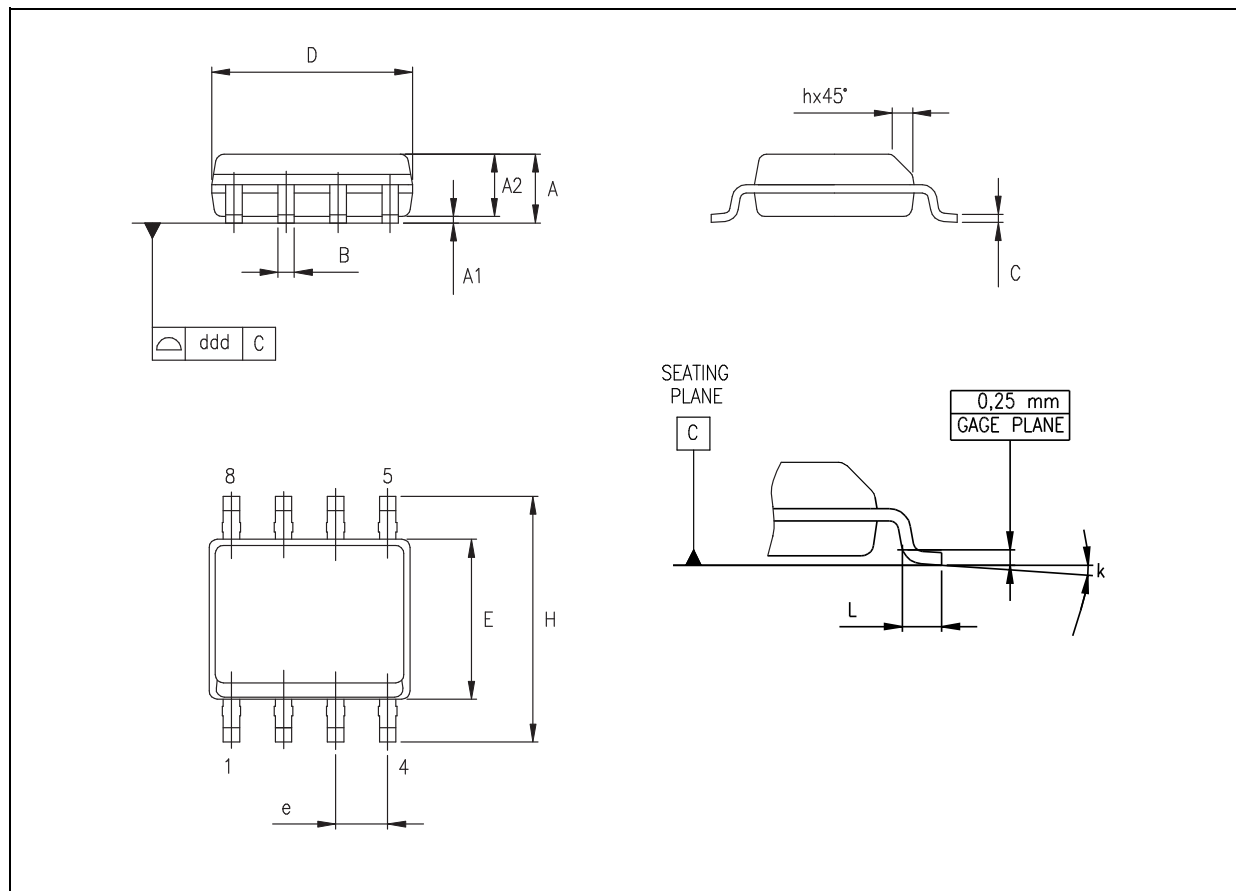

DIMENSIONS						
REF.	mm			inch		
	MIN.	TYP.	MAX.	MIN.	TYP.	MAX.
A	1.35		1.75	0.053		0.069
A1	0.10		0.25	0.04		0.010
A2	1.10		1.65	0.043		0.065
B	0.33		0.51	0.013		0.020
C	0.19		0.25	0.007		0.010
D	4.80		5.00	0.189		0.197
E	3.80		4.00	0.150		0.157
e		1.27			0.050	
H	5.80		6.20	0.228		0.244
h	0.25		0.50	0.010		0.020
L	0.40		1.27	0.016		0.050
k	8° (max.)					
ddd			0.1			0.04

PACKAGE AND PACKING INFORMATION

8-LEAD SMALL OUTLINE PACKAGE

Weight: not available

SO-8

SO-8 PACKAGE AND PACKING INFORMATION

TUBE SHIPMENT INFORMATION

TUBE MECHANICAL DATA		
	mm.	inch
A	6.60 ±0.10	0.260 ±0.004
B	1.90 ±0.10	0.075 ±0.004
C	0.60 ±0.10	0.024 ±0.004
D	3.80 ±0.10	0.150 ±0.004
E	4.30 ±0.10	0.169 ±0.004

BASE QUANTITY	100 pcs.
BULK QUANTITY	2000 pcs.

TAPE & REEL SHIPMENT INFORMATION

TAPE SPECIFICATIONS

TAPE MECHANICAL DATA		
	mm.	inch
D	1.50 +0.1/0	0.059 +0.004/0
E	1.75 ±0.1	0.069 ±0.004
P _o	4.00 ±0.1	0.157 ±0.004
T max.	0.40	0.016
D ₁ min.	1.50	0.059
F	5.5 ±0.05	0.217 ±0.002
K max.	4.50	0.177
P ₂	2.00 ±0.05	0.079 ±0.002
R	30	1.181
W	12.00 ±0.30	0.472 ±0.012
P ₁	8.00	0.315
A _o , B _o , K _o	0.05 min to 0.65 max.	0.002 min to 0.026 max.

BASE QUANTITY	2500 pcs.
BULK QUANTITY	2500 pcs.

SO-8 PACKAGE AND PACKING INFORMATION

**TAPE & REEL SHIPMENT INFORMATION
REEL SPECIFICATIONS**

REEL MECHANICAL DATA		
	mm.	inch
Tape size	12.0 ±0.30	0.472 ±0.012
A max.	330.0	12.992
B min.	1.5	0.059
C	13.0 ±0.20	0.512 ±0.008
D min.	20.2	0.795
N min.	60	2.362
G	12.4 +2/-0	0.488 +0.079/-0
T max.	18.4	0.724