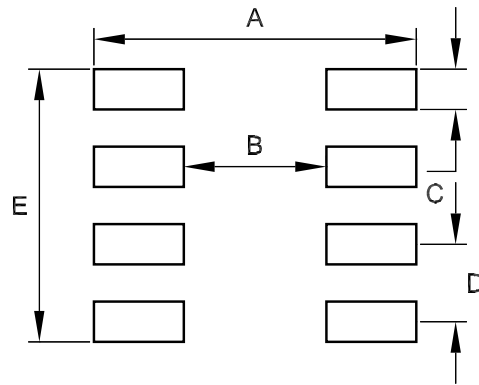

FOOTPRINT RECOMMENDED DATA

FOOTPRINT DATA		
	mm.	inch
A	6.8	0.268
B	4.4	0.173
C	0.58	0.023
D	1.27	0.050
E	4.39	0.173