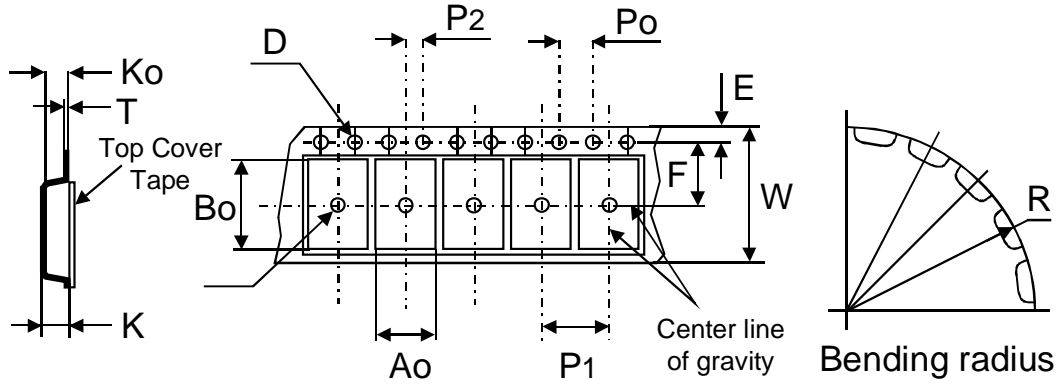

DIMENSIONS						
REF.	mm			inch		
	MIN.	TYP.	MAX.	MIN.	TYP.	MAX.
A	1.35		1.75	0.053		0.069
A1	0.10		0.25	0.04		0.010
A2	1.10		1.65	0.043		0.065
B	0.33		0.51	0.013		0.020
C	0.19		0.25	0.007		0.010
D	4.80		5.00	0.189		0.197
E	3.80		4.00	0.150		0.157
e		1.27			0.050	
H	5.80		6.20	0.228		0.244
h	0.25		0.50	0.010		0.020
L	0.40		1.27	0.016		0.050
k	8° (max.)					
ddd			0.1			0.04

PACKAGE AND PACKING INFORMATION

8-LEAD SMALL OUTLINE PACKAGE

Weight: not available

SO-8

SO-8 PACKAGE AND PACKING INFORMATION

TUBE SHIPMENT INFORMATION

TUBE MECHANICAL DATA		
	mm.	inch
A	6.60 ±0.10	0.260 ±0.004
B	1.90 ±0.10	0.075 ±0.004
C	0.60 ±0.10	0.024 ±0.004
D	3.80 ±0.10	0.150 ±0.004
E	4.30 ±0.10	0.169 ±0.004

BASE QUANTITY	100 pcs.
BULK QUANTITY	2000 pcs.

TAPE & REEL SHIPMENT INFORMATION

TAPE SPECIFICATIONS

TAPE MECHANICAL DATA		
	mm.	inch
D	1.50 +0.1/0	0.059 +0.004/0
E	1.75 ±0.1	0.069 ±0.004
P _o	4.00 ±0.1	0.157 ±0.004
T max.	0.40	0.016
D ₁ min.	1.50	0.059
F	5.5 ±0.05	0.217 ±0.002
K max.	4.50	0.177
P ₂	2.00 ±0.05	0.079 ±0.002
R	30	1.181
W	12.00 ±0.30	0.472 ±0.012
P ₁	8.00	0.315
A _o , B _o , K _o	0.05 min to 0.65 max.	0.002 min to 0.026 max.