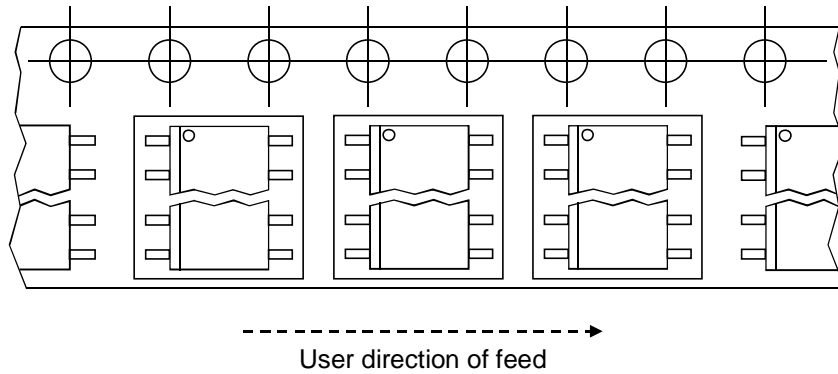

DIMENSIONS						
REF.	mm			inch		
	MIN.	TYP.	MAX.	MIN.	TYP.	MAX.
A	1.35		1.75	0.053		0.069
A1	0.10		0.25	0.04		0.010
A2	1.10		1.65	0.043		0.065
B	0.33		0.51	0.013		0.020
C	0.19		0.25	0.007		0.010
D	4.80		5.00	0.189		0.197
E	3.80		4.00	0.150		0.157
e		1.27			0.050	
H	5.80		6.20	0.228		0.244
h	0.25		0.50	0.010		0.020
L	0.40		1.27	0.016		0.050
k	8° (max.)					
ddd			0.1			0.04

PACKAGE AND PACKING INFORMATION

8-LEAD SMALL OUTLINE PACKAGE

Weight: not available

SO-8

SO-8 PACKAGE AND PACKING INFORMATION

TUBE SHIPMENT INFORMATION

TUBE MECHANICAL DATA		
	mm.	inch
A	6.60 ±0.10	0.260 ±0.004
B	1.90 ±0.10	0.075 ±0.004
C	0.60 ±0.10	0.024 ±0.004
D	3.80 ±0.10	0.150 ±0.004
E	4.30 ±0.10	0.169 ±0.004

BASE QUANTITY	100 pcs.
BULK QUANTITY	2000 pcs.

TAPE & REEL SHIPMENT INFORMATION

TAPE SPECIFICATIONS

TAPE MECHANICAL DATA		
	mm.	inch
D	1.50 +0.1/0	0.059 +0.004/0
E	1.75 ±0.1	0.069 ±0.004
P _o	4.00 ±0.1	0.157 ±0.004
T max.	0.40	0.016
D ₁ min.	1.50	0.059
F	5.5 ±0.05	0.217 ±0.002
K max.	4.50	0.177
P ₂	2.00 ±0.05	0.079 ±0.002
R	30	1.181
W	12.00 ±0.30	0.472 ±0.012
P ₁	8.00	0.315
A _o , B _o , K _o	0.05 min to 0.65 max.	0.002 min to 0.026 max.