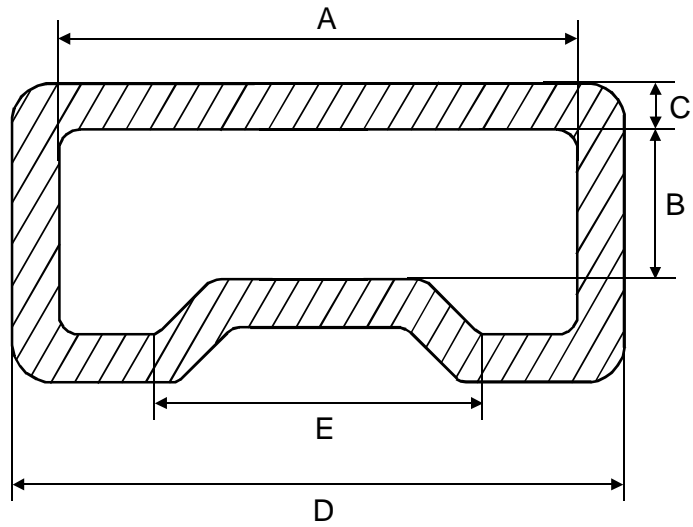

DIMENSIONS						
REF.	mm			inch		
	MIN.	TYP.	MAX.	MIN.	TYP.	MAX.
A	1.35		1.75	0.053		0.069
A1	0.10		0.25	0.04		0.010
A2	1.10		1.65	0.043		0.065
B	0.33		0.51	0.013		0.020
C	0.19		0.25	0.007		0.010
D	4.80		5.00	0.189		0.197
E	3.80		4.00	0.150		0.157
e		1.27			0.050	
H	5.80		6.20	0.228		0.244
h	0.25		0.50	0.010		0.020
L	0.40		1.27	0.016		0.050
k	8° (max.)					
ddd			0.1			0.04

PACKAGE AND PACKING INFORMATION

8-LEAD SMALL OUTLINE PACKAGE

Weight: not available

SO-8

SO-8 PACKAGE AND PACKING INFORMATION

TUBE SHIPMENT INFORMATION

TUBE MECHANICAL DATA		
	mm.	inch
A	6.60 ±0.10	0.260 ±0.004
B	1.90 ±0.10	0.075 ±0.004
C	0.60 ±0.10	0.024 ±0.004
D	3.80 ±0.10	0.150 ±0.004
E	4.30 ±0.10	0.169 ±0.004

BASE QUANTITY	100 pcs.
BULK QUANTITY	2000 pcs.

TAPE & REEL SHIPMENT INFORMATION

TAPE SPECIFICATIONS

TAPE MECHANICAL DATA		
	mm.	inch
D	1.50 +0.1/0	0.059 +0.004/0
E	1.75 ±0.1	0.069 ±0.004
P _o	4.00 ±0.1	0.157 ±0.004
T max.	0.40	0.016
D ₁ min.	1.50	0.059
F	5.5 ±0.05	0.217 ±0.002
K max.	4.50	0.177
P ₂	2.00 ±0.05	0.079 ±0.002
R	30	1.181
W	12.00 ±0.30	0.472 ±0.012
P ₁	8.00	0.315
A _o , B _o , K _o	0.05 min to 0.65 max.	0.002 min to 0.026 max.

BASE QUANTITY	2500 pcs.
BULK QUANTITY	2500 pcs.

SO-8 PACKAGE AND PACKING INFORMATION

**TAPE & REEL SHIPMENT INFORMATION
REEL SPECIFICATIONS**

REEL MECHANICAL DATA		
	mm.	inch
Tape size	12.0 ±0.30	0.472 ±0.012
A max.	330.0	12.992
B min.	1.5	0.059
C	13.0 ±0.20	0.512 ±0.008
D min.	20.2	0.795
N min.	60	2.362
G	12.4 +2/-0	0.488 +0.079/-0
T max.	18.4	0.724