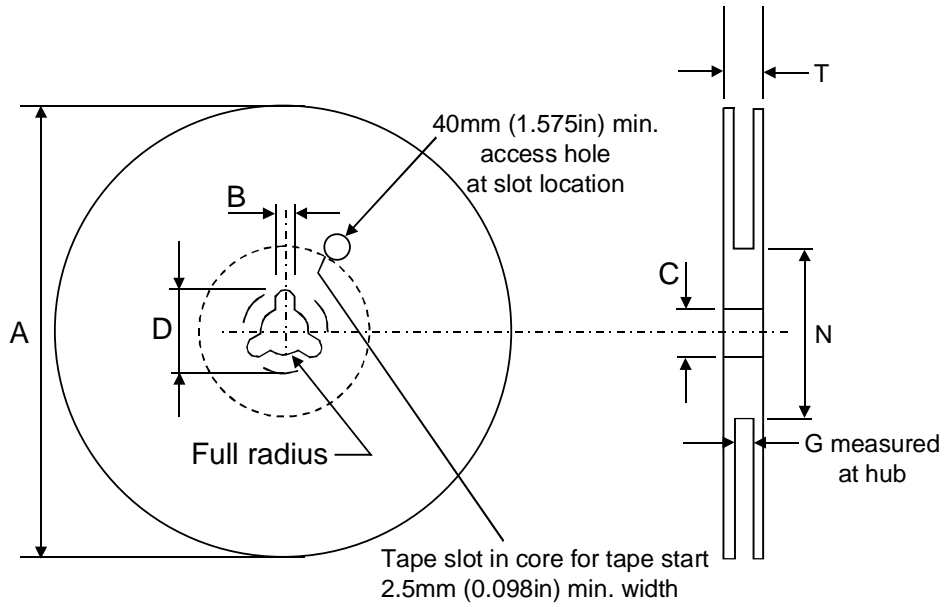

DIMENSIONS						
REF.	mm			inch		
	MIN.	TYP.	MAX.	MIN.	TYP.	MAX.
A	1.35		1.75	0.053		0.069
A1	0.10		0.25	0.04		0.010
A2	1.10		1.65	0.043		0.065
B	0.33		0.51	0.013		0.020
C	0.19		0.25	0.007		0.010
D	4.80		5.00	0.189		0.197
E	3.80		4.00	0.150		0.157
e		1.27			0.050	
H	5.80		6.20	0.228		0.244
h	0.25		0.50	0.010		0.020
L	0.40		1.27	0.016		0.050
k	8° (max.)					
ddd			0.1			0.04

PACKAGE AND PACKING INFORMATION

8-LEAD SMALL OUTLINE PACKAGE

Weight: not available

SO-8

SO-8 PACKAGE AND PACKING INFORMATION

TUBE SHIPMENT INFORMATION

TUBE MECHANICAL DATA		
	mm.	inch
A	6.60 ±0.10	0.260 ±0.004
B	1.90 ±0.10	0.075 ±0.004
C	0.60 ±0.10	0.024 ±0.004
D	3.80 ±0.10	0.150 ±0.004
E	4.30 ±0.10	0.169 ±0.004

BASE QUANTITY	100 pcs.
BULK QUANTITY	2000 pcs.

TAPE & REEL SHIPMENT INFORMATION

TAPE SPECIFICATIONS

TAPE MECHANICAL DATA		
	mm.	inch
D	1.50 +0.1/0	0.059 +0.004/0
E	1.75 ±0.1	0.069 ±0.004
P _o	4.00 ±0.1	0.157 ±0.004
T max.	0.40	0.016
D ₁ min.	1.50	0.059
F	5.5 ±0.05	0.217 ±0.002
K max.	4.50	0.177
P ₂	2.00 ±0.05	0.079 ±0.002
R	30	1.181
W	12.00 ±0.30	0.472 ±0.012
P ₁	8.00	0.315
A _o , B _o , K _o	0.05 min to 0.65 max.	0.002 min to 0.026 max.

BASE QUANTITY	2500 pcs.
BULK QUANTITY	2500 pcs.

SO-8 PACKAGE AND PACKING INFORMATION

**TAPE & REEL SHIPMENT INFORMATION
REEL SPECIFICATIONS**

REEL MECHANICAL DATA		
	mm.	inch
Tape size	12.0 ±0.30	0.472 ±0.012
A max.	330.0	12.992
B min.	1.5	0.059
C	13.0 ±0.20	0.512 ±0.008
D min.	20.2	0.795
N min.	60	2.362
G	12.4 +2/-0	0.488 +0.079/-0
T max.	18.4	0.724