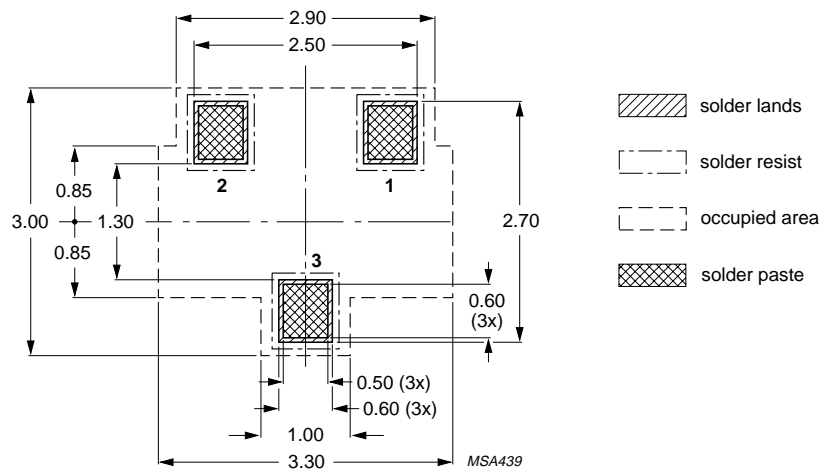

SOT23 FOOTPRINT (REFLOW SOLDERING)

Dimensions in mm.

SOT23 FOOTPRINT (WAFE SOLDERING)

Dimensions in mm.